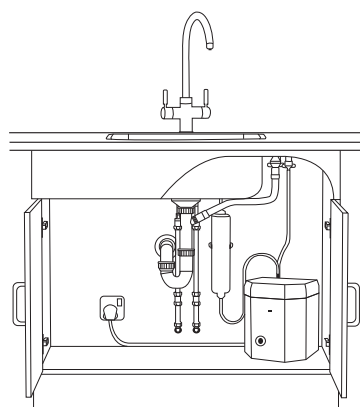

## Multiplex 3in1QC

3-in-1 Quad Spout Tap

**Multiplex**<sup>™</sup>  
Several functions | one stream ■■■■

### Specification - Tap

- Delivers Hot, Cold & 98°C Near Boiling Water
- 360° Spout Rotation
- Quad Spout
- Controlled Flow of Water
- Energy Saving Cold Start Valve
- Handle Safety
- Boiler Included (Boil3), Chrome
- A minimum operating water pressure of 1.5 bar cold, and 0.75 bar hot
- H: 390 SER: 222 SHE:287 BP: 48  
(H: = Spout Height, SER: = Spout Exit Reach, SHE: = Spout Height Exit, BP: = Base Point Dimension)
- Chrome
- 5 Year Guarantee

### Specification - Boiler (Boil3)

- Descale inlet and removable tank lid
- Compact size (Overall: H257 W217 D175mm)
- Filtered water inlet
- 98°C water outlet
- Safety steam vent to a standard dishwasher connection
- 2 litre tank
- UK manufactured boiler
- 2 Year Guarantee