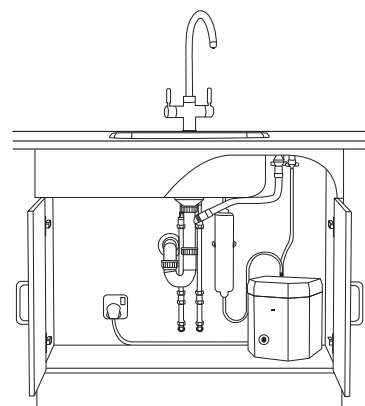

Multiplex 3in1SC 3-in-1 Swan Spout Tap

Multiplex[™]
Several functions | one stream ■■■■

Specification - Tap

- Delivers Hot, Cold & 98°C Near Boiling Water
- 360° Spout Rotation
- Swan Spout
- Controlled Flow of Water
- Energy Saving Cold Start Valve
- Handle Safety
- Boiler Included (Boil3), Chrome
- A minimum operating water pressure of 1.5 bar cold, and 0.75 bar hot
- H: 390 SER: 222 SHE:287 BP: 48
(H: = Spout Height, SER: = Spout Exit Reach, SHE: = Spout Height Exit, BP: = Base Point Dimension)
- Chrome
- 5 Year Guarantee

Specification - Boiler (Boil3)

- Descale inlet and removable tank lid
- Compact size (Overall: H257 W217 D175mm)
- Filtered water inlet
- 98°C water outlet
- Safety steam vent to a standard dishwasher connection
- 2 litre tank
- UK manufactured boiler
- 2 Year Guarantee