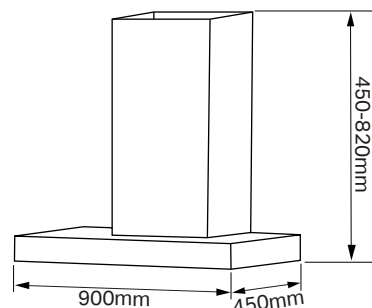

## CHT991X T-Shaped Cooker Hood

### Specification

4 x 1W LED Lights  
Touch Controls

3 x Aluminium Filter Inc.

<b>Controls</b>	Touch Controls
<b>Noise Level</b>	69dB (max)
<b>Motor Power</b>	120
<b>Max Air Flow</b>	550m <sup>3</sup> /h
<b>Energy Consumption</b>	-
<b>Features</b>	150mm ducting kit
<b>Colour</b>	Stainless Steel
<b>Dimensions</b>	H450-820mm W900 D450mm
<b>Gross Weight</b>	18/21.5kg
<b>Guarantee</b>	2 Year Parts and Labour Guarantee