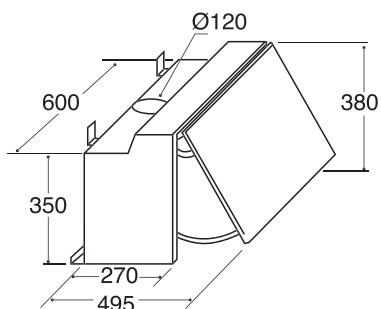

MIN60S 60cm Integrated Swing Out Hood

3 Speed Fan with Slider Controls
1 x 4 Watt LED Bulb
B Energy Rating

Washable Aluminium Filter Cassettes

Controls	Rocker Switch
Noise Level	62dB (max)
Motor Power	25W
Max Air Flow	275m ³ /h
Energy Consumption	B
Features	B Energy Rating, Suitable for ducting or re-circulation, Cable supplied (1 meter), Fitted UK plug
Colour	Painted Grey
Dimensions	B D H P
Gross Weight	-
Guarantee	2 Year Parts and Labour Guarantee
Optional Extras	Duct Model: DUCT-01/03, Filter Model: CHAR-04