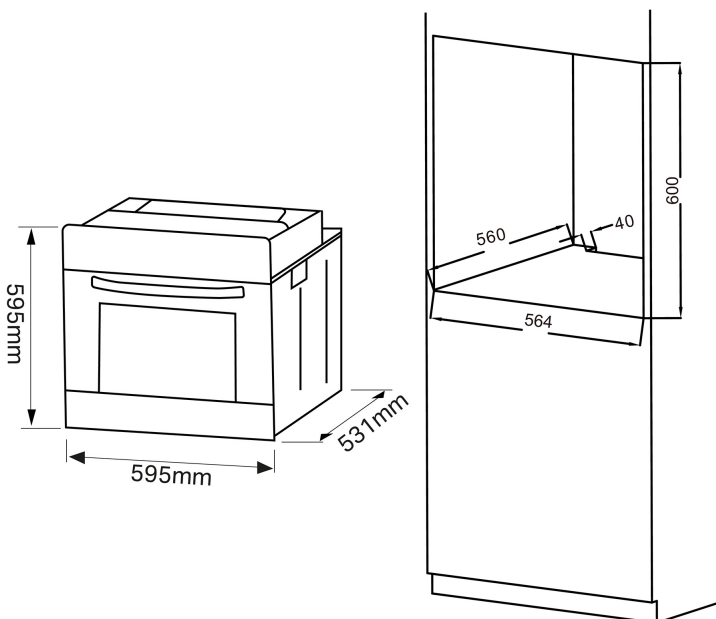

## MSFO59B

Built In Single Oven

Image for illustration purposes only.

### Product Specification.

**Fit Type:** Built In  
**Colour:** Black  
**Product type:** Single Oven  
**Product Fuel Type:** Electric  
**Top Oven Type:** N/A  
**Main Oven Type:** Fan Oven  
**Top Oven Functions:** N/A  
**Main Oven Functions:** 4 - Light, Defrost, Fan Oven, Full Grill  
**Open/Closed Door Grilling:** CLOSED  
**Top Oven Door Opening:** N/A  
**Main Oven Door Opening:** Drop Down  
**Cavity Interior:** Easy Clean Enamel  
**Timer/Minute Minder:** Yes - Minute Minder  
**Digital Display:** No  
**Removable Inner Door Glass:** Yes  
**Temperature/Function Control:** Rotary Control Knobs  
**Top/Main Cavity Light:** Yes  
**Cavity Rack Type:** Molded Sides  
**Wire Shelf:** 1  
**Enamel Tray:** 1x Shallow  
**Fitted cable/plug:** Cable Only

### Technical Specificatin.

**Type of Connection:** Hard Wired / 13A Plug  
**Rated Power:** 2000W  
**Minimum Fuse Rating:** 9A  
**Power Cable Length:** 1m  
**Weight Gross/Net:** 30/26Kg  
**Product Dimensions:** H595 W595 D531 mm  
**Packed Product Dimensions:** H660 W665 D580mm  
**EAN Code:** 5060617984174